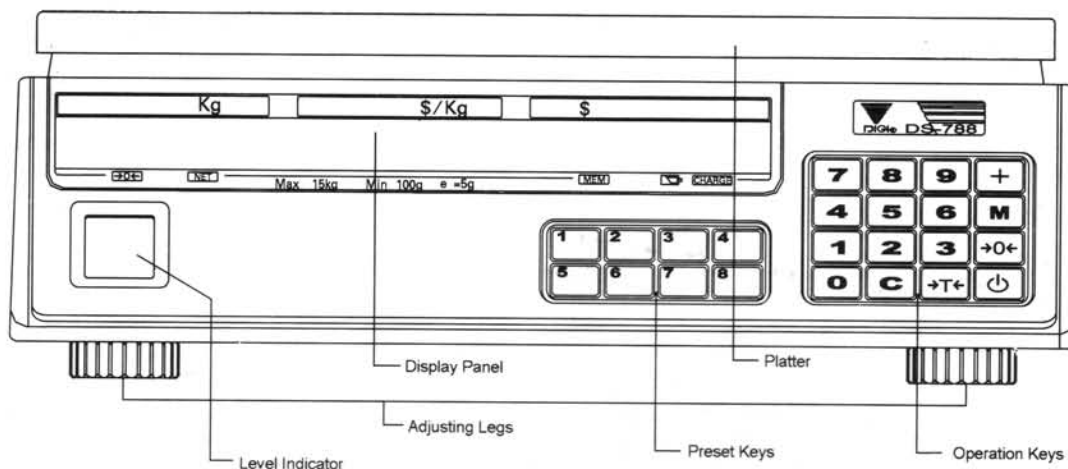

## DISPLAY & KEYBOARD PANEL

### DISPLAY:

- \* Double side LED display.
- \* Weighing mode:
  - 5 digits for weight, 5 digits for unit price,
  - 6 digits for total price.
- \* Accumulation mode:
  - 4digits for accumulation number, 6digits for amount.
- \* Amount tendered mode:
  - 6digits for payable, 5 digits for payment, 5 digits for Change.